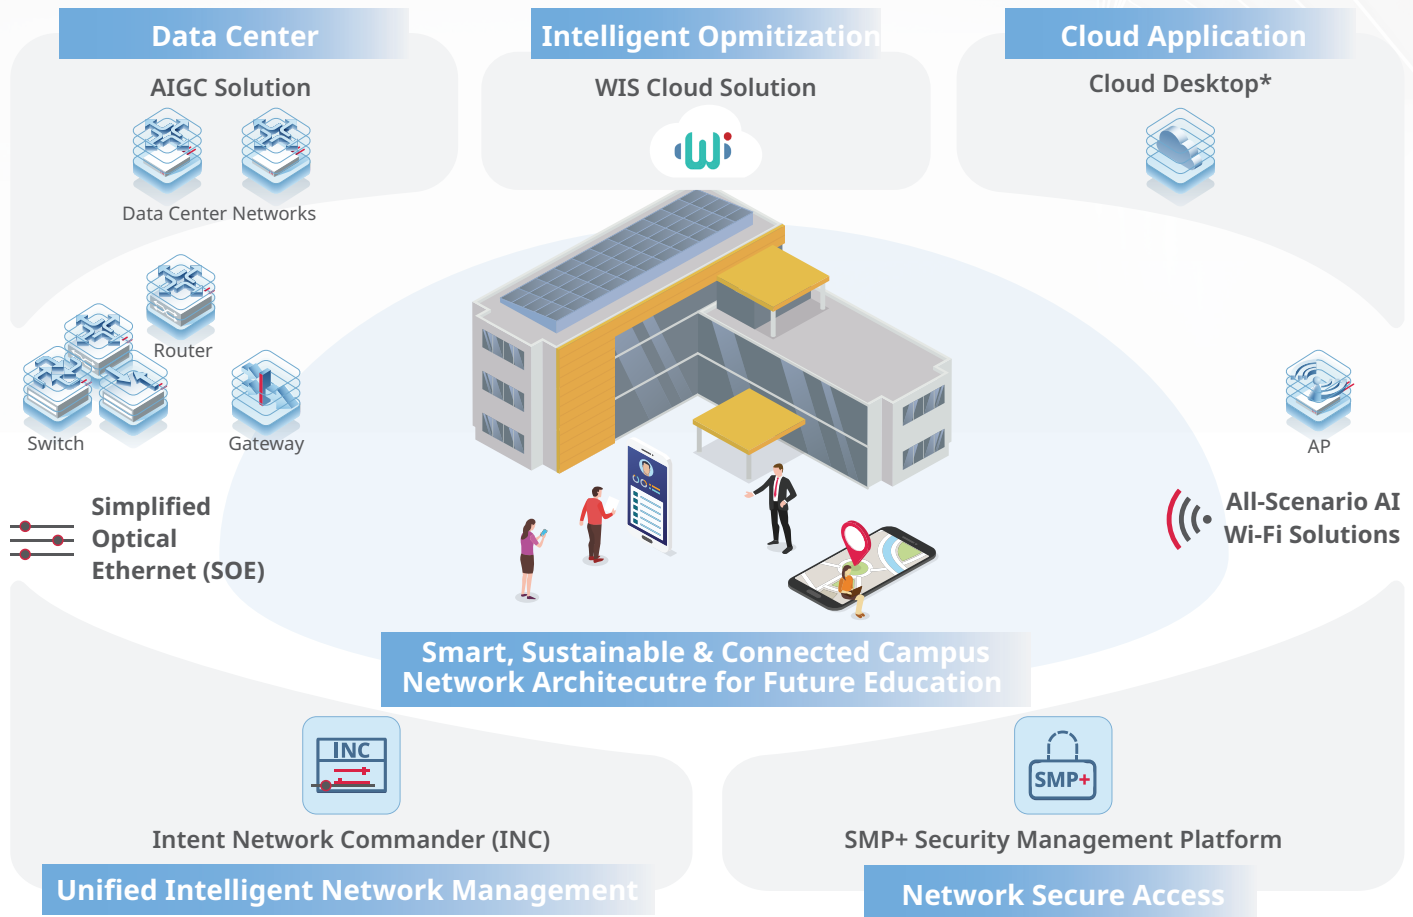

# illuminating the Future of Higher Education

Transforming Educational Experiences with Seamless, Future-Ready Network Solutions

\*Contact us to check availability

<p><b>Data Center</b></p> <p><b>AIGC Solution</b></p> <ul style="list-style-type: none"> <li>· High throughput/bandwidth for AI cloud services</li> <li>· Enhances big data, machine learning applications</li> <li>· Optimizes network resources for educational use</li> </ul>	<p><b>Intelligent Optimization</b></p> <p><b>WIS Cloud Solution</b></p> <ul style="list-style-type: none"> <li>· Wired &amp; Wireless intelligent service</li> <li>· Automated inspections boost efficiency</li> <li>· Optimization ensures smooth operations and maintenance</li> </ul>	<p><b>Cloud Application</b></p> <p><b>Cloud Desktop</b></p> <ul style="list-style-type: none"> <li>· Integrates VDI and IDV for seamless use</li> <li>· Reduces costs, ideal for flexible learning setups</li> </ul>
<p><b>Smart Campus Infrastructure</b></p> <p><b>Simplified Optical Ethernet (SOE)</b></p> <ul style="list-style-type: none"> <li>· High-performance data transmission</li> <li>· Ethernet architecture with zero-maintenance</li> <li>· Integrates SDN, reduces cabling costs</li> </ul> <p><b>Wi-Fi 7</b></p> <ul style="list-style-type: none"> <li>· Superior wireless for high-density areas</li> <li>· Ensures secure, stable connections</li> <li>· Digital-twin operations for reliable connectivity</li> </ul>		<p><b>Network Management</b></p> <p><b>Intent Network Commander (INC)</b></p> <ul style="list-style-type: none"> <li>· Comprehensive network control with SDN</li> <li>· Supports secure, resilient network management</li> </ul> <p><b>Network Security</b></p> <p><b>SMP+ Security Management Platform</b></p> <ul style="list-style-type: none"> <li>· User identity authentication platform</li> <li>· Enhances identity source compatibility</li> <li>· Ensures robust campus security</li> </ul>